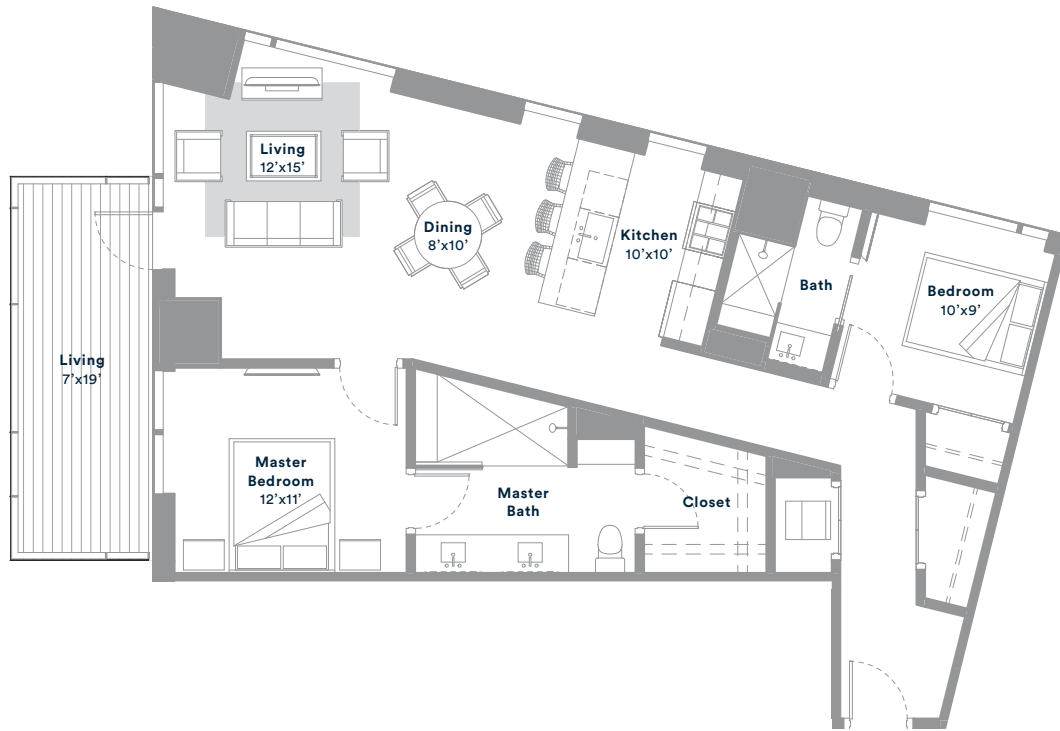

C1

2 BEDS · 2 BATHS

1154 SQ. FT · LEVELS 12-22

NOTES:

SEVENTY
RAINEY

For more information please call 512-476-7010

or visit 70Rainey.com