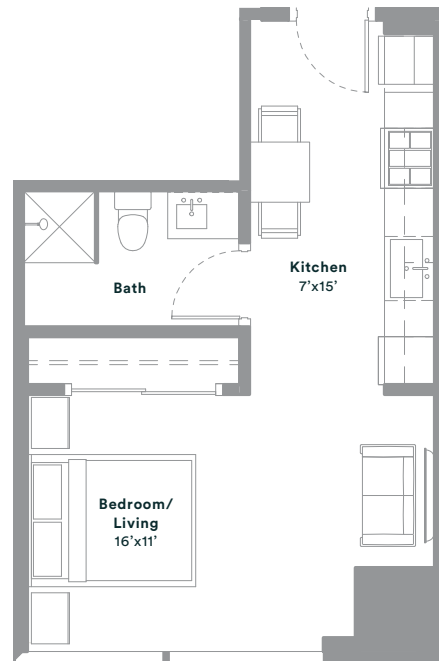

M2

1 BED · 1 BATH
427 SQ. FT · LEVELS 12-15

NOTES:

SEVENTY
RAINEY

For more information please call 512-476-7010
or visit 70Rainey.com