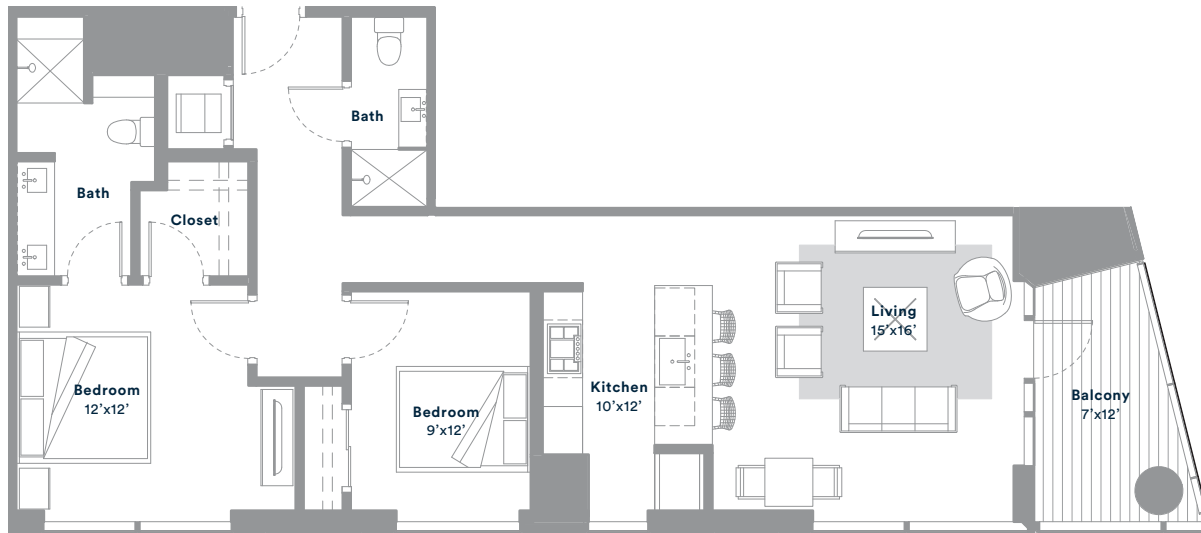

B1

2 BEDS · 2 BATHS

1128 SQ. FT · LEVELS 12-31

NOTES:

SEVENTY
RAINEY

For more information please call 512-476-7010

or visit 70Rainey.com