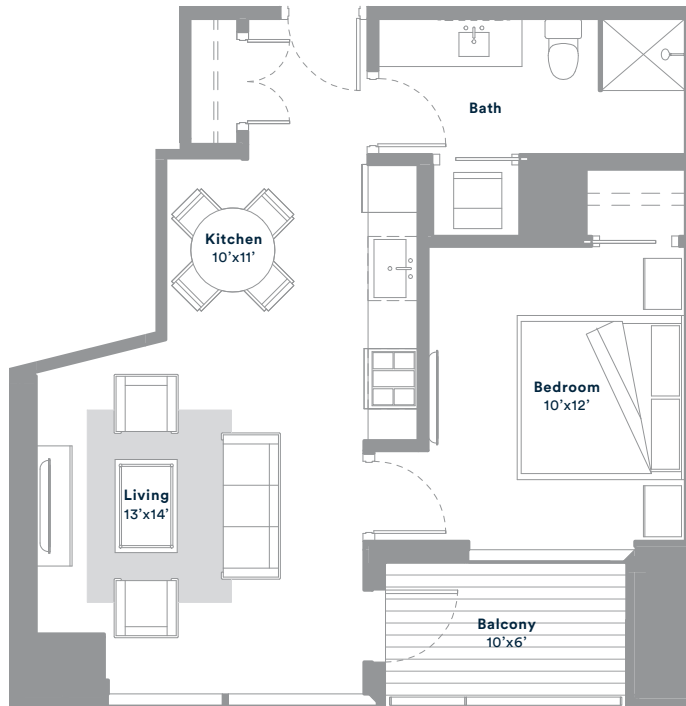

A2

1 BED · 1 BATH
663 SQ. FT · LEVELS 12-31

NOTES:

SEVENTY
RAINEY

For more information please call 512-476-7010
or visit 70Rainey.com