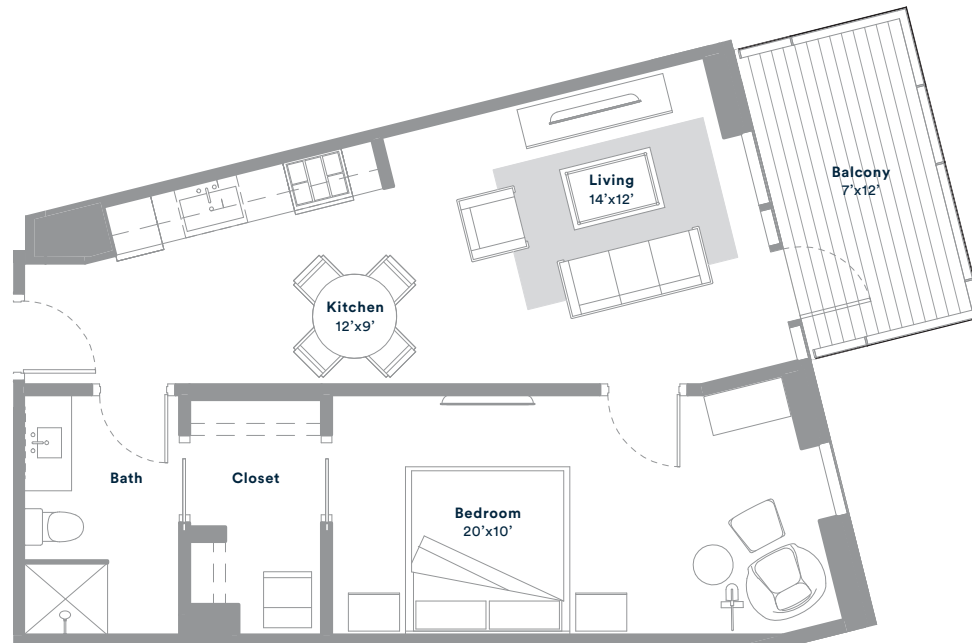

A1

1 BED · 1 BATH

718 SQ. FT · LEVELS 12-22

NOTES:

SEVENTY

RAINEY

For more information please call 512-476-7010

or visit 70Rainey.com