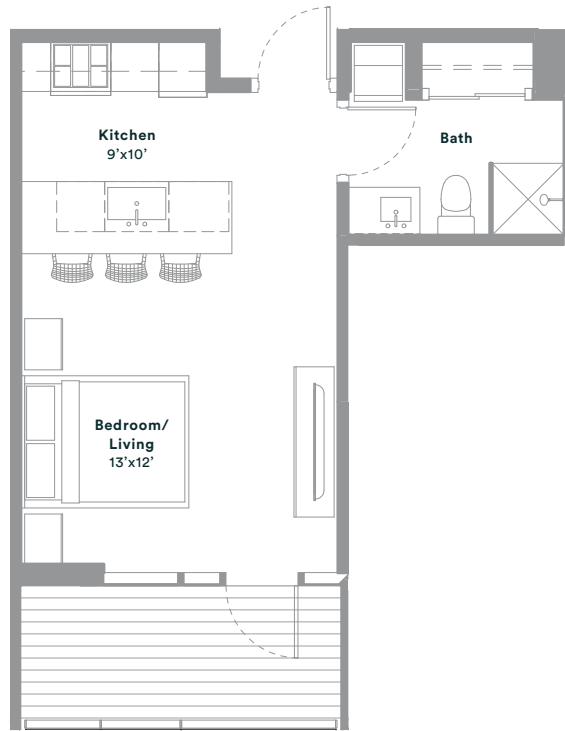

M1

1 BED · 1 BATH
400 SQ. FT · LEVELS 12-15

NOTES:

SEVENTY
RAINEY

For more information please call 512-476-7010
or visit 70Rainey.com